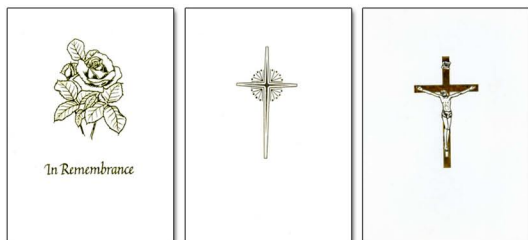

Memorial Cards

**Hilton
STUDIO**

Personal Memorials

For many years now we have been supplying our clients with memorial cards and miniature books of a standard style.

We believe society's attitude towards death and memorialisation is changing, and the trend is to celebrate the life of a loved one instead of marking their passing. Therefore we have compiled a new range of clean lined, modern memorials which provide a bespoke, personal dedication.

Cards

Our quality cards have a gold deckle edge with blank quality white paper insert for your personalised inscription. There are a choice of 5 designs in white (see below) & 2 coloured designs (see top right).

- o Gold Rose
- o Sunray Cross
- o Gold Crucifix
- o Plain Gold Cross
- o Gold "In Remembrance"

Embossed Lily

The delicate Lily Card is produced in a pale cream, heavy weight paper with a square embossed floral design in the centre. Inside is a quality paper insert for your bespoke inscription.