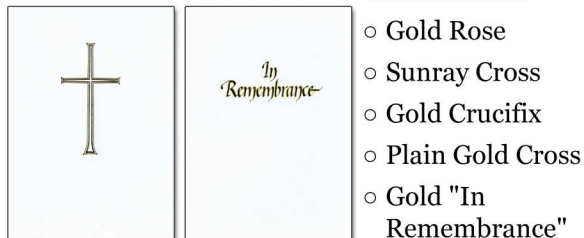

Memorial Cards

**Hilton
STUDIO**

Personal Memorials

For many years now we have been supplying our clients with memorial cards and miniature books of a standard style.

We believe society's attitude towards death and memorialisation is changing, and the trend is to celebrate the life of a loved one instead of marking their passing. Therefore we have compiled a new range of clean lined, modern memorials which provide a bespoke, personal dedication.

Cards

Our quality cards have a gold deckle edge with blank quality white paper insert for your personalised inscription. There are a choice of 5 designs in white (see below) & 2 coloured designs (see top right).

- o Gold Rose
- o Sunray Cross
- o Gold Crucifix
- o Plain Gold Cross
- o Gold "In Remembrance"

Embossed Lily

The delicate Lily Card is produced in a pale cream, heavy weight paper with a square embossed floral design in the centre. Inside is a quality paper insert for your bespoke inscription.