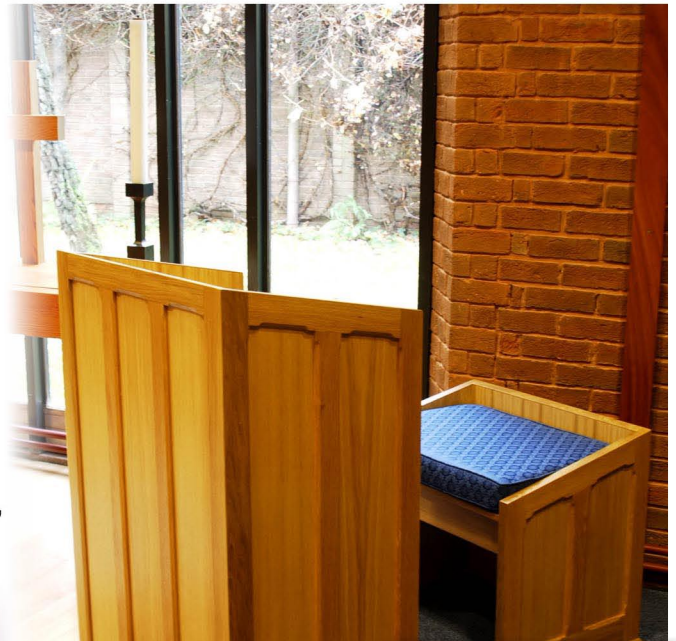

Chapel furnishings & Architecture

Combining Quality & Reverence

Supplied in direct response to customer requirements over the past 20 years and blending in with our production of high quality display cabinets, Hilton Studio offer Chapel, Bookroom & Office furnishings and architecture.

All projects are of a bespoke design and are supplied in a combination of solid and veneered timbers. To date installations have included timber wall panelling, catafalques, curtain pelmets, modesty panels, lecterns, altar pieces and seating.

For further information or advice please do not hesitate to contact us.