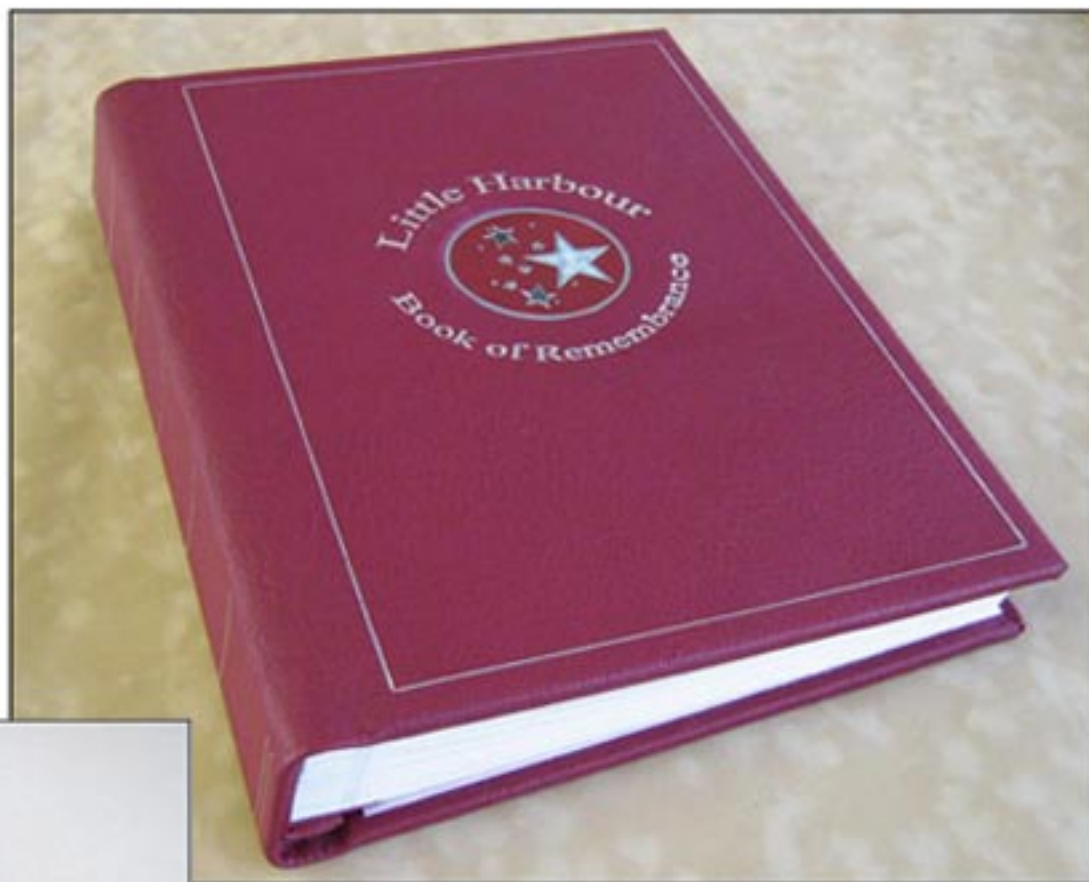

Loose Leaf Sample Pack

Various Book Samples
from Hilton Studio

www.hiltonstudio.co.uk

Genuine Leather

Silver Embossed with Hand Painted Cover Logo
Linen Edged Hinges for Calligraphic Entries

**Brass Post
Mechanism**

**Embossing Block
Required for
Non-Standard Titles**

www.hiltonstudio.co.uk

Bonded Leather

Gold Embossed with cross

Tri-creased hinges for post-printing

www.hiltonstudio.co.uk

White Bison Genuine Leather

Gold Embossed Standard Title with Hand Painted Cover & Title Page with Calligraphy