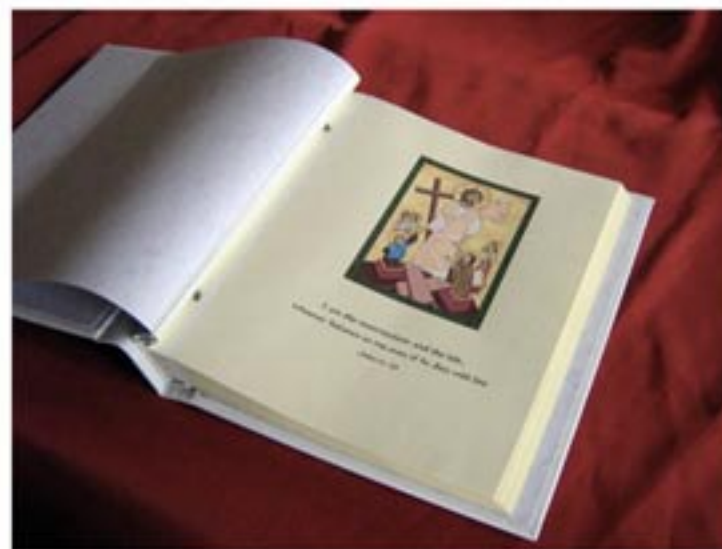

Linen Edged Hinges for Calligraphic Entries

www.hiltonstudio.co.uk

White Bison Genuine Leather
Gold Embossed with photograph inlay & standard type
Pre-printed pages with linen edged hinges

Genuine Leather