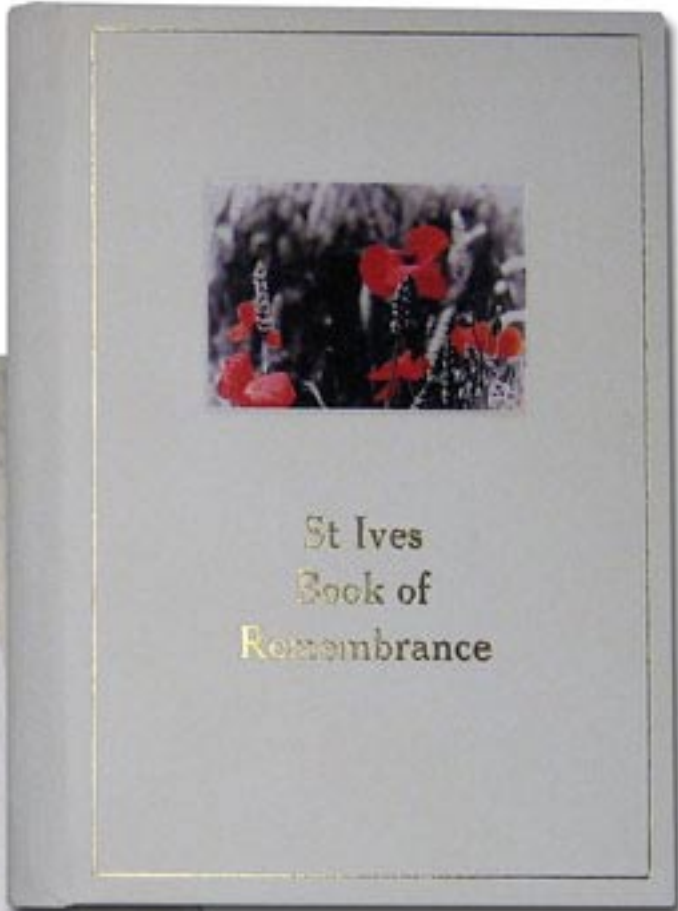

White Bison Genuine Leather
Gold Embossed with photograph inlay & standard type
Pre-printed pages with linen edged hinges