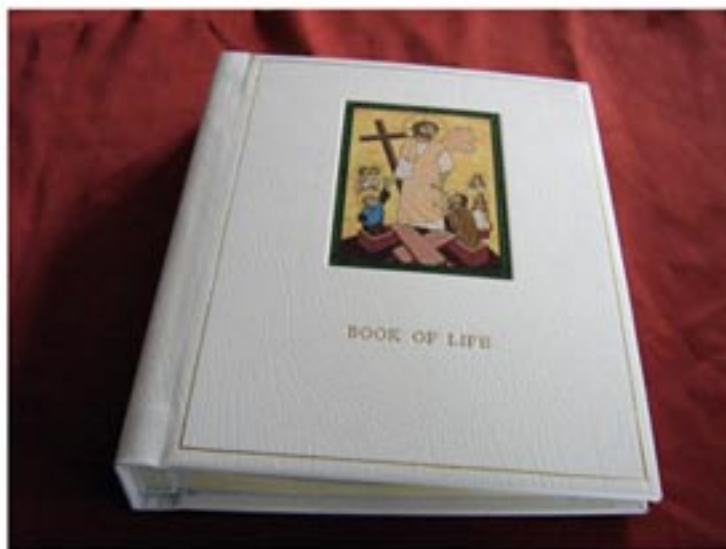

**Embossing Block
Required for
Non-Standard Titles**

www.hiltonstudio.co.uk

Bonded Leather

Gold Embossed with cross

Tri-creased hinges for post-printing

www.hiltonstudio.co.uk

White Bison Genuine Leather

Gold Embossed Standard Title with Hand Painted Cover & Title Page with Calligraphy

Linen Edged Hinges for Calligraphic Entries

www.hiltonstudio.co.uk

White Bison Genuine Leather
Gold Embossed with photograph inlay & standard type
Pre-printed pages with linen edged hinges

Genuine Leather