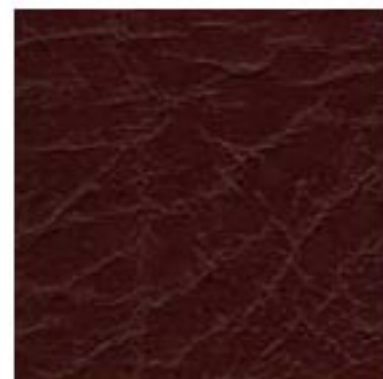

Claret

Black

Navy

Cuero

Royal Blue

Pine

Burgundy

Genuine Leather Goatskin Swatch

* **Natural Genuine Leather** with no tanning processes will mark easily and will discolour with a hint of pink in direct sunlight. Use & store with care.

** **White Bison Genuine Leather**

Due to variations
in screen & print
colours may
vary slightly