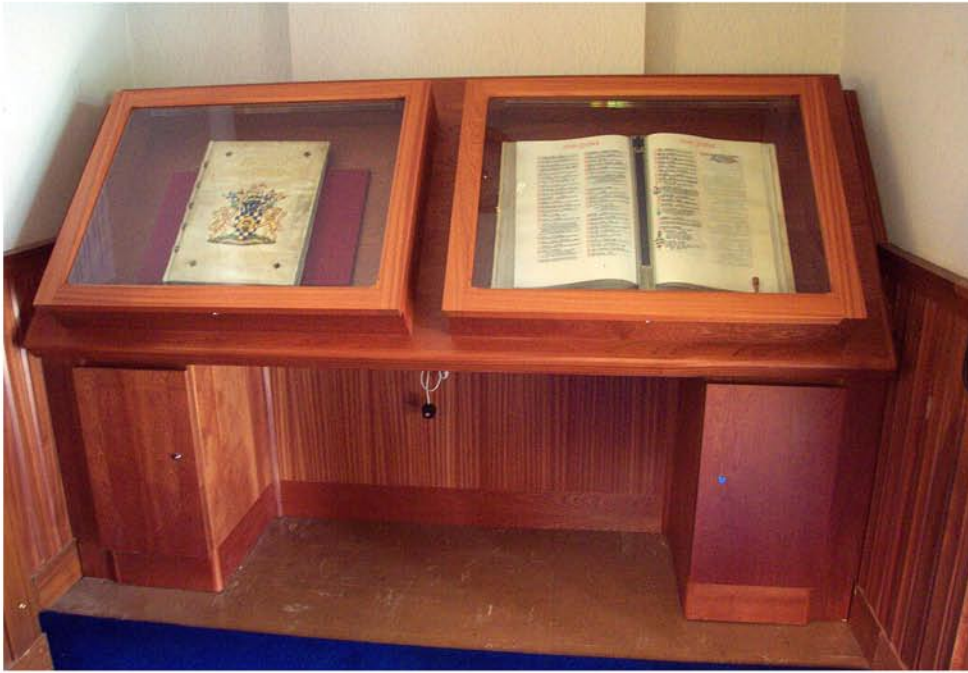

Sloping Timber Top Cabinets

HALIFAX

EASTBOURNE

CHESTER

WEYMOUTH

Sloping Glass Top Cabinets

PORCHESTER

EDINBURGH

KIRKCALDY

Upright Timber Cabinets

Books and pages are held in place by timber knobs, which can be moved back and forth along the depth of the book rest to allow for different thicknesses of books.

Wall Mounted Sloping Timber Cabinet **WEST BROMWICH**

BEDFORD

The books are displayed at the optimum viewing angle for wheel chair users and standing users.

Flat Top Glass Box Cabinets

CREWE

SALISBURY

HEREFORD

REDDITCH