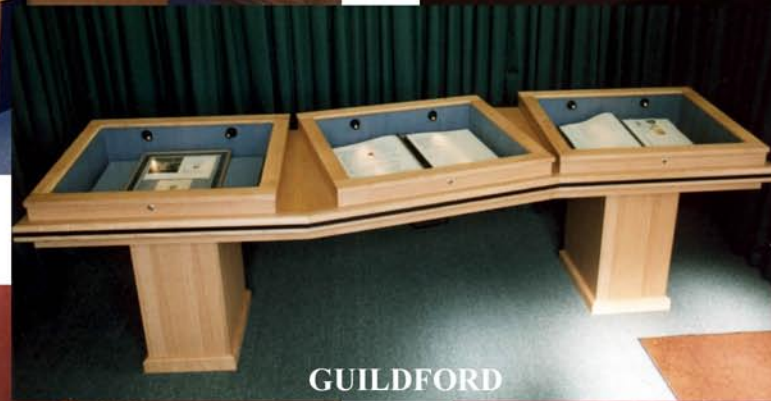

PETERBOROUGH

Revolving displays

SOUTH LANARKSHIRE

Timber Flat Top Cabinets

MANSFIELD

PONTEFRACT

GUILDFORD

SCHOLEMOOR

KIRKCALDY

Upright Timber Cabinets

Books and pages are held in place by timber knobs, which can be moved back and forth along the depth of the book rest to allow for different thicknesses of books.

Wall Mounted Sloping Timber Cabinet **WEST BROMWICH**

BEDFORD

The books are displayed at the optimum viewing angle for wheel chair users and standing users.

Flat Top Glass Box Cabinets

CREWE

SALISBURY

HEREFORD

REDDITCH